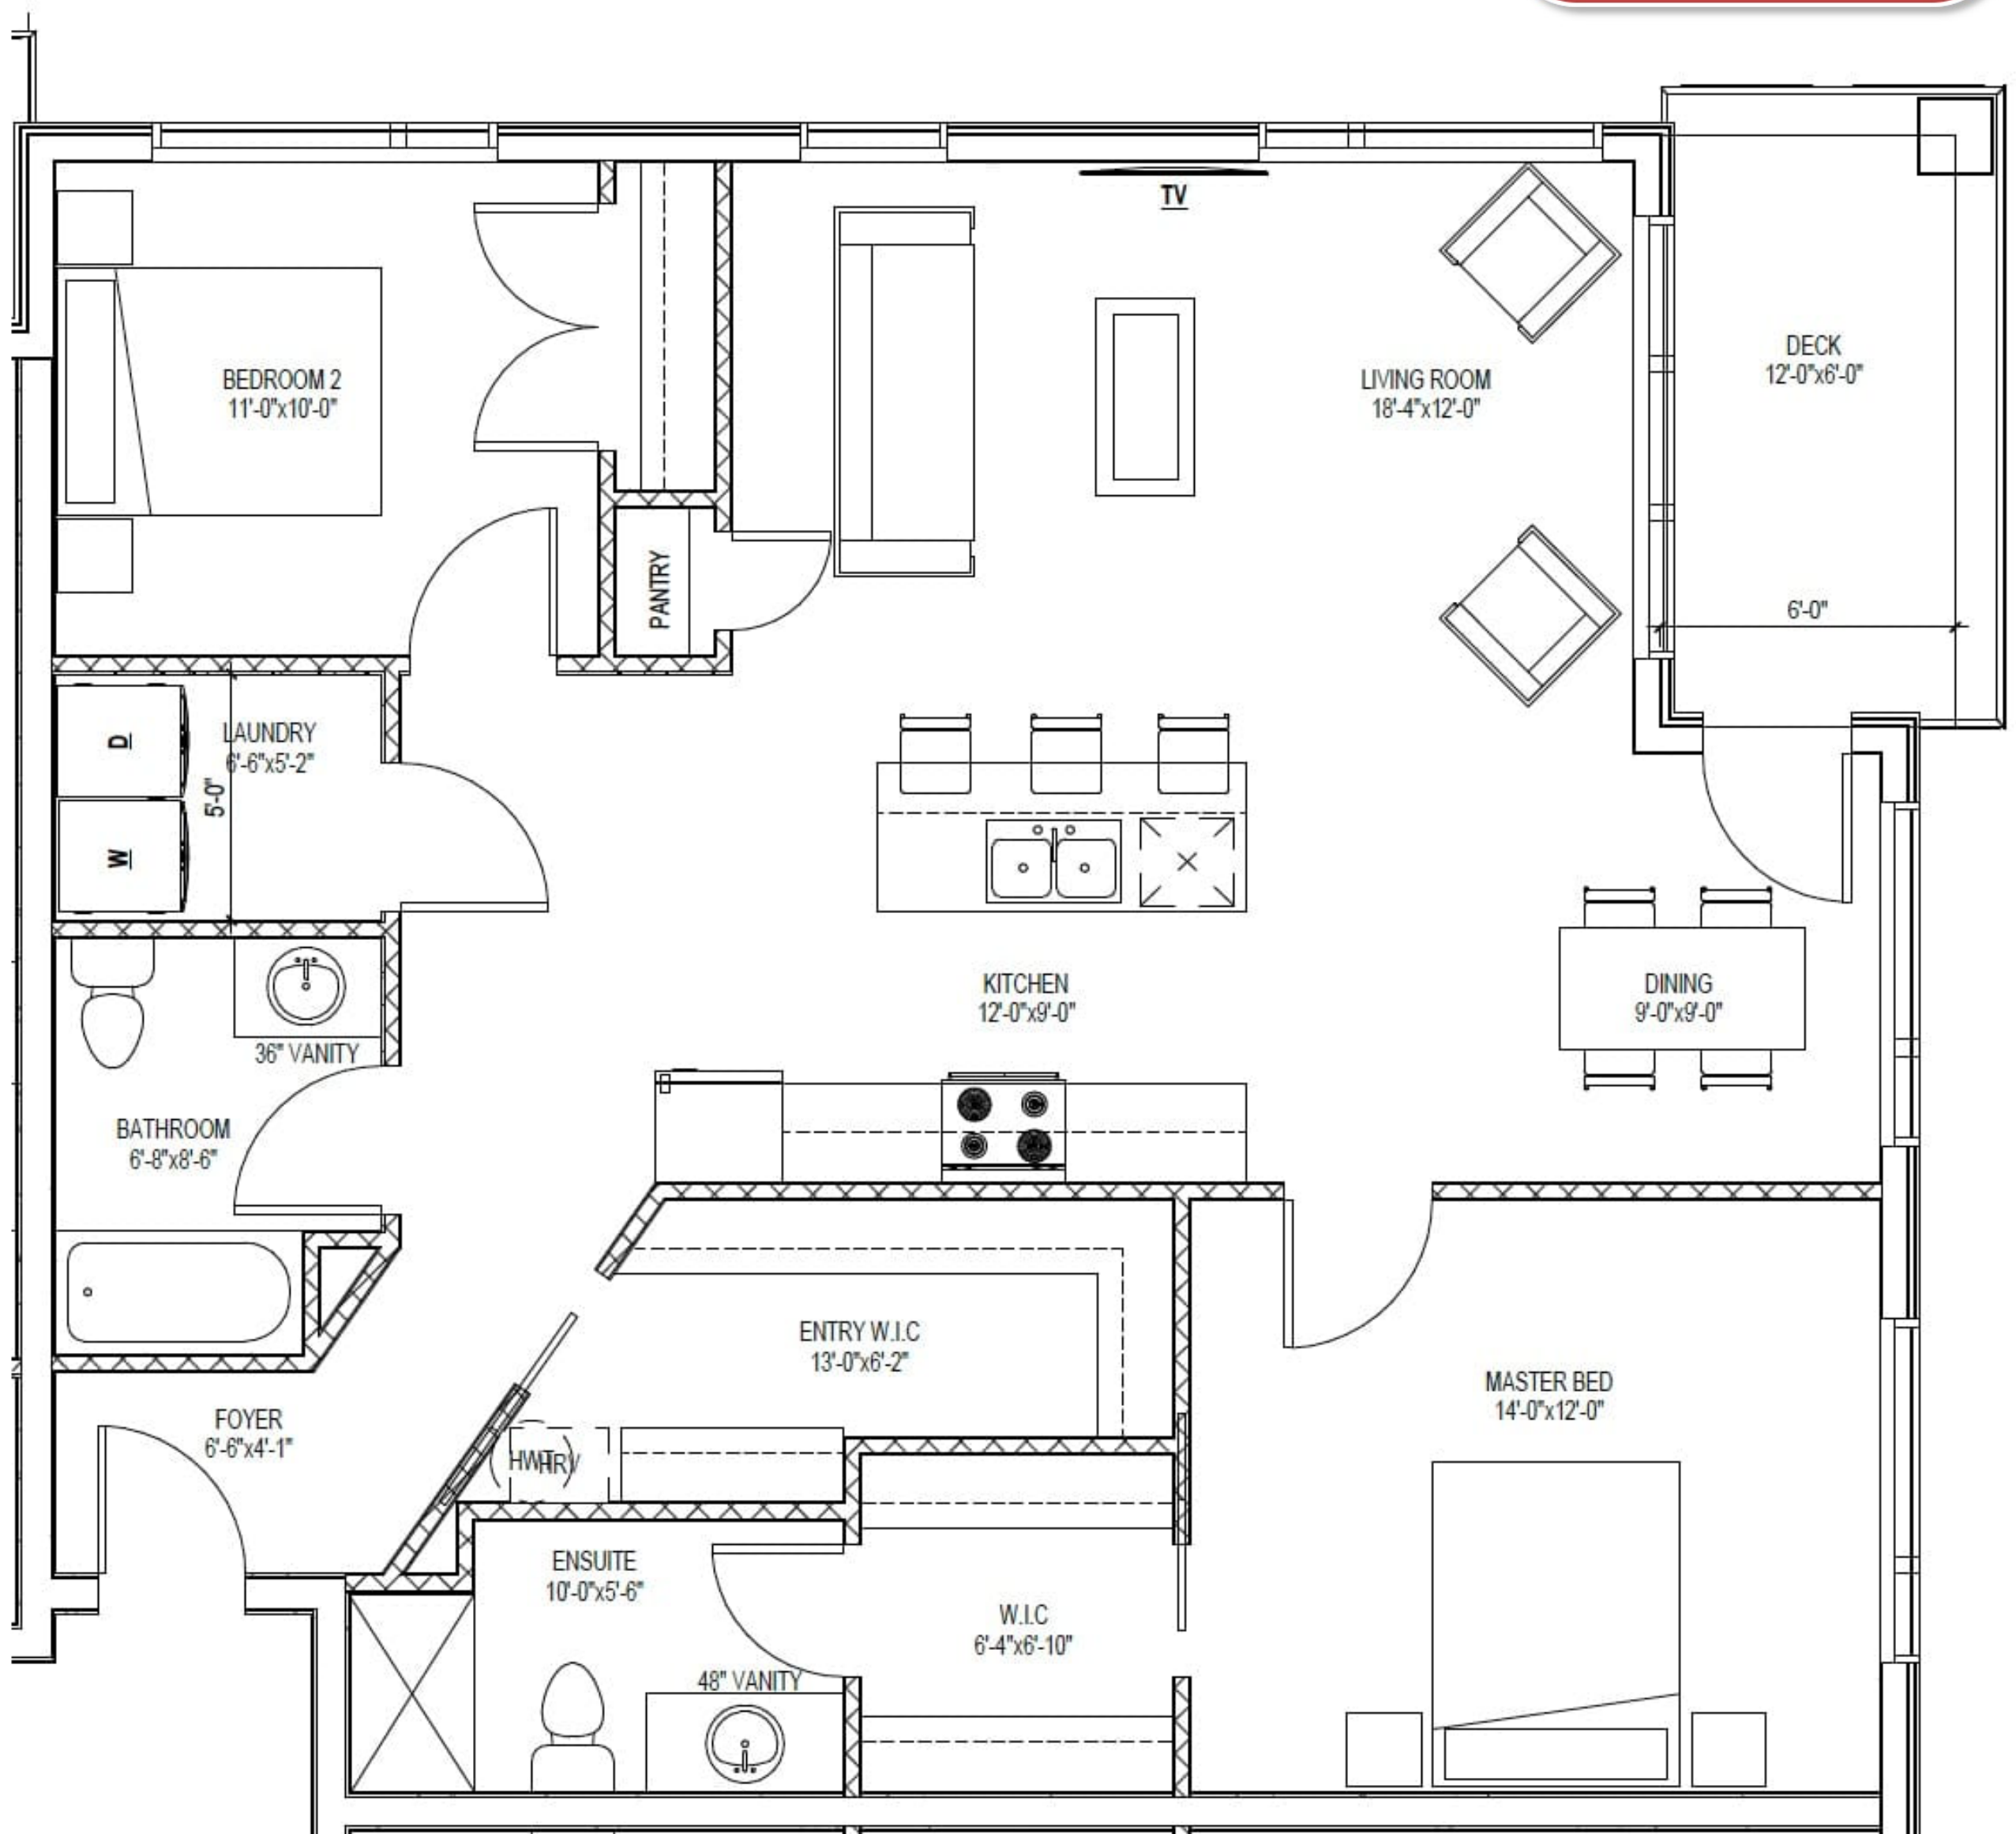

DOMAINE
BREUX-BRIDGE
ESTATE

LEARN MORE

506-875-2955

www.breauxbridge.ca

DOWNLOAD
APPLICATION

SUITE A - 2 BED, 2 BATH, 1215 SQ.FT

1/4" = 1'-0"