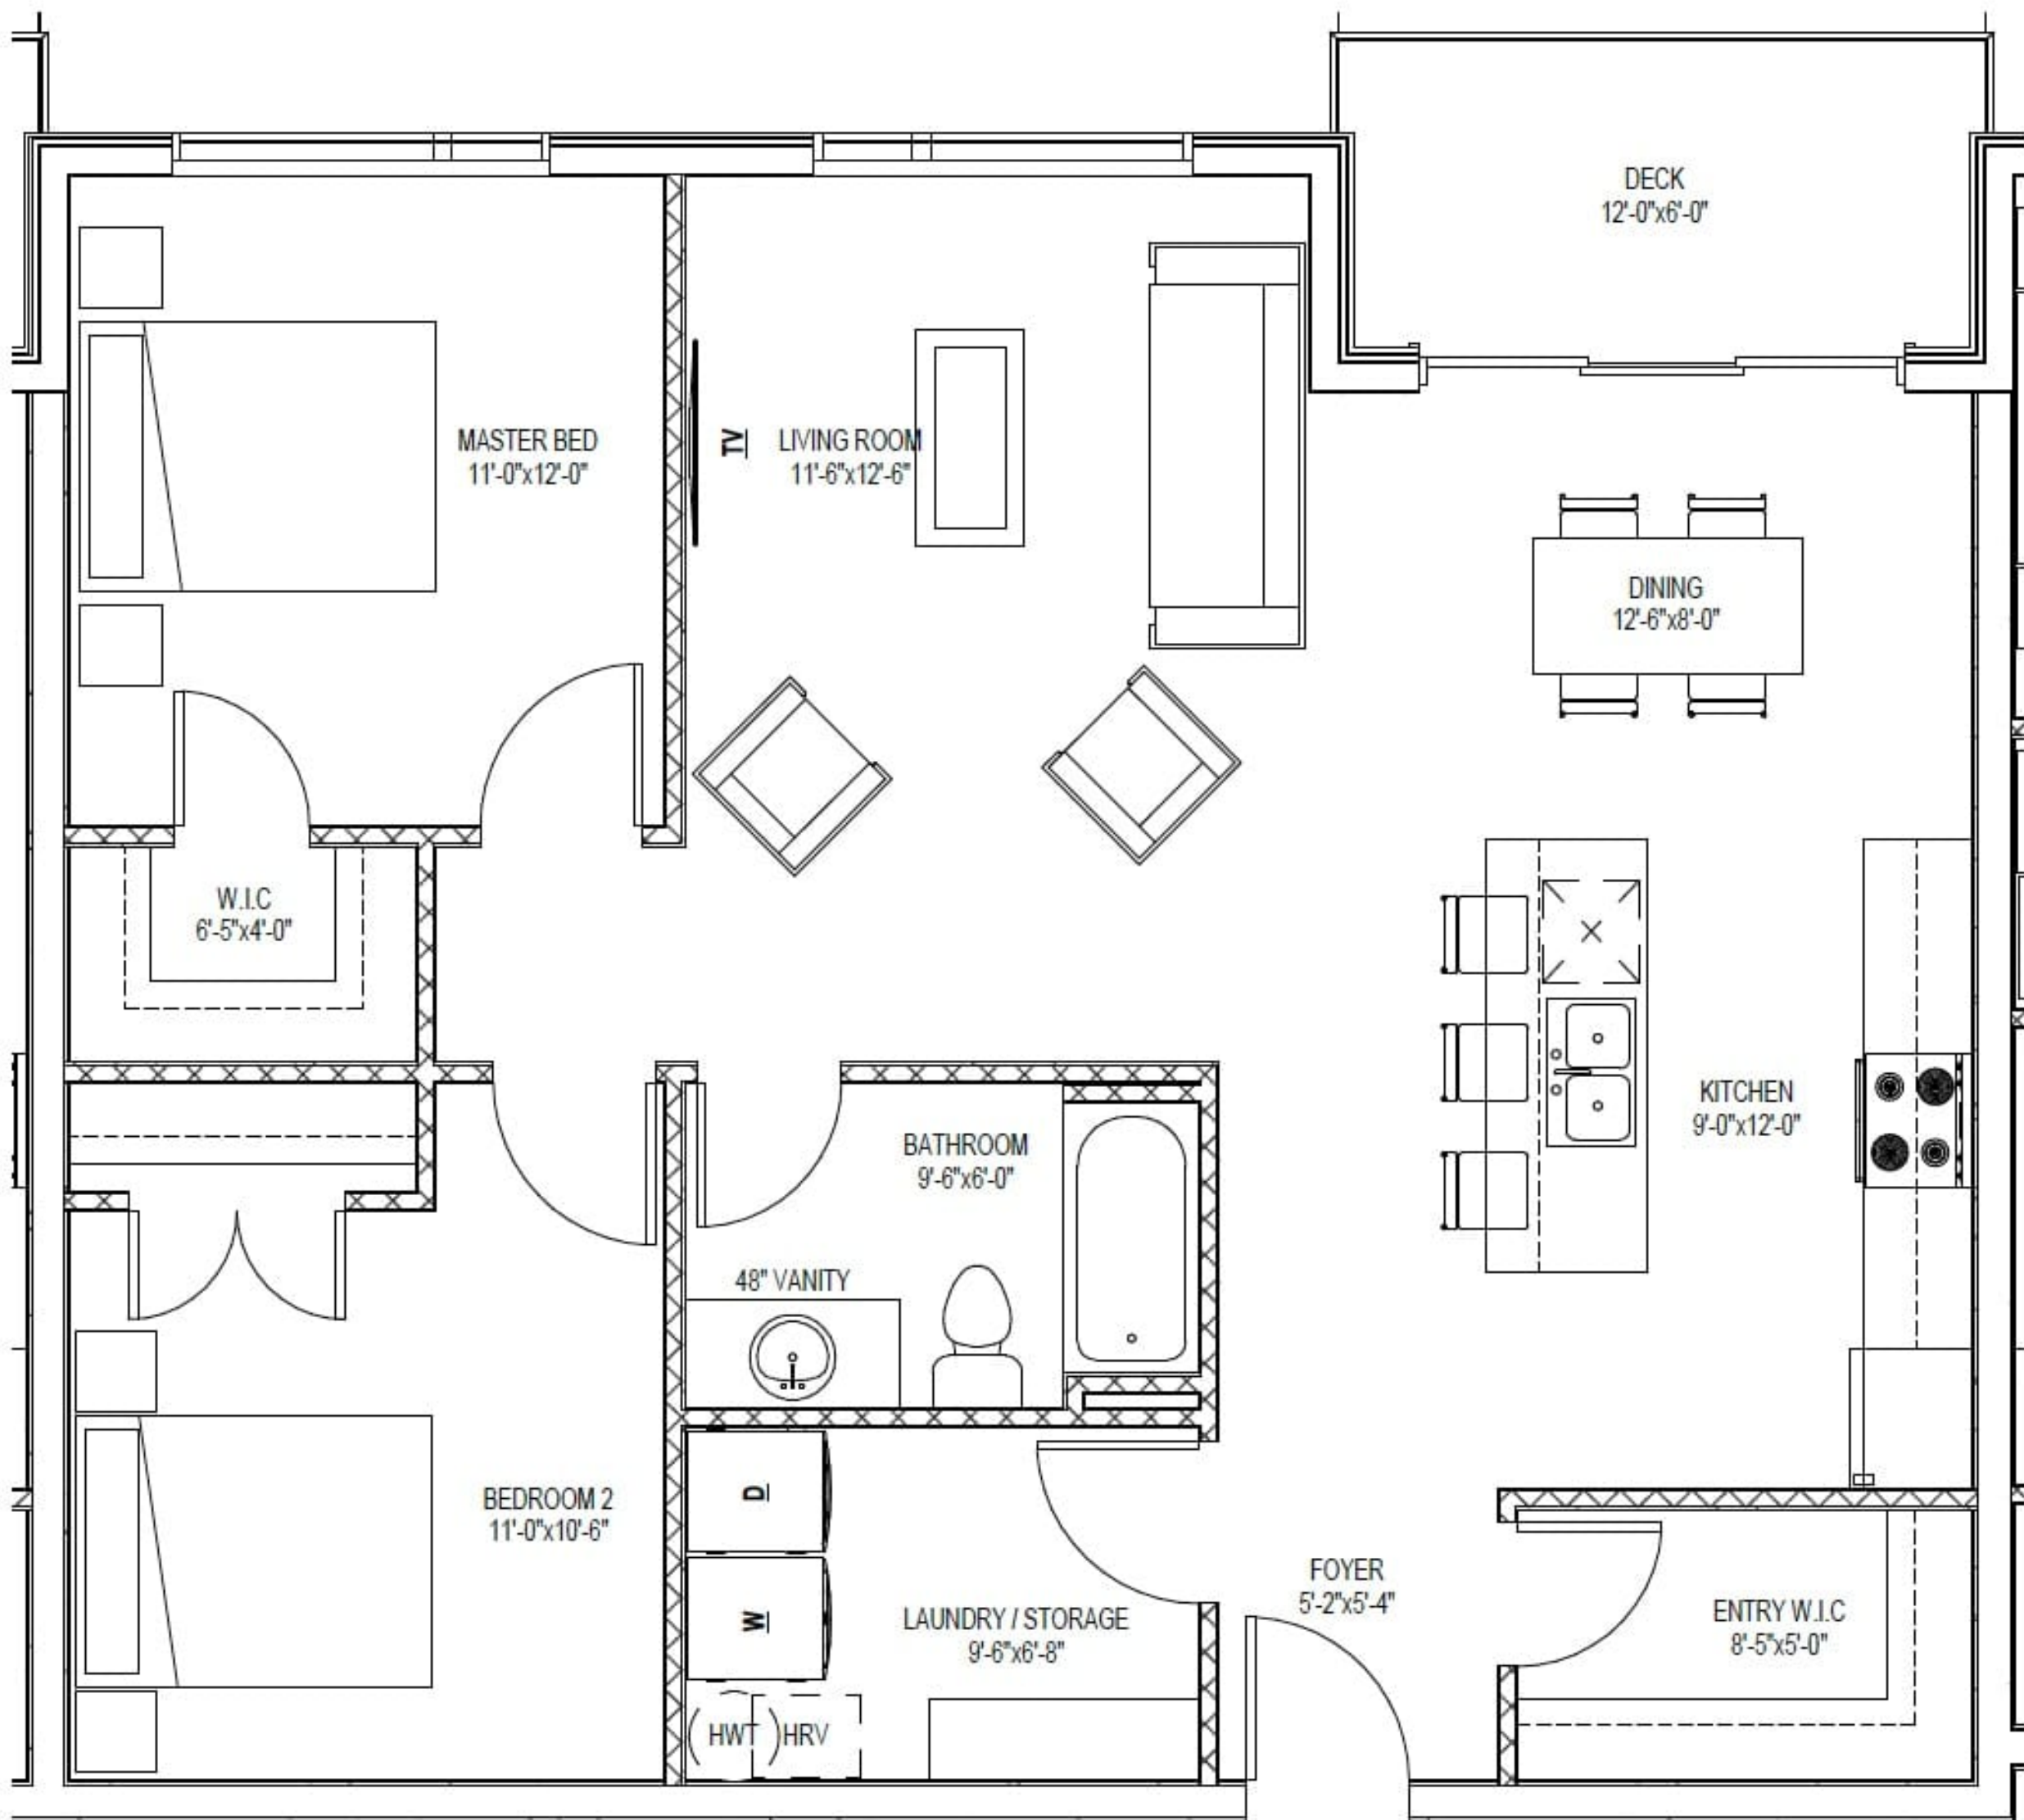

DOMAINE
BREAUX-BRIDGE
ESTATE

LEARN MORE

506-875-2955

www.breauxbridge.ca

SUITE B - 2 BED, 1 BATH, 1050 SQ.FT

1/4" = 1'-0"