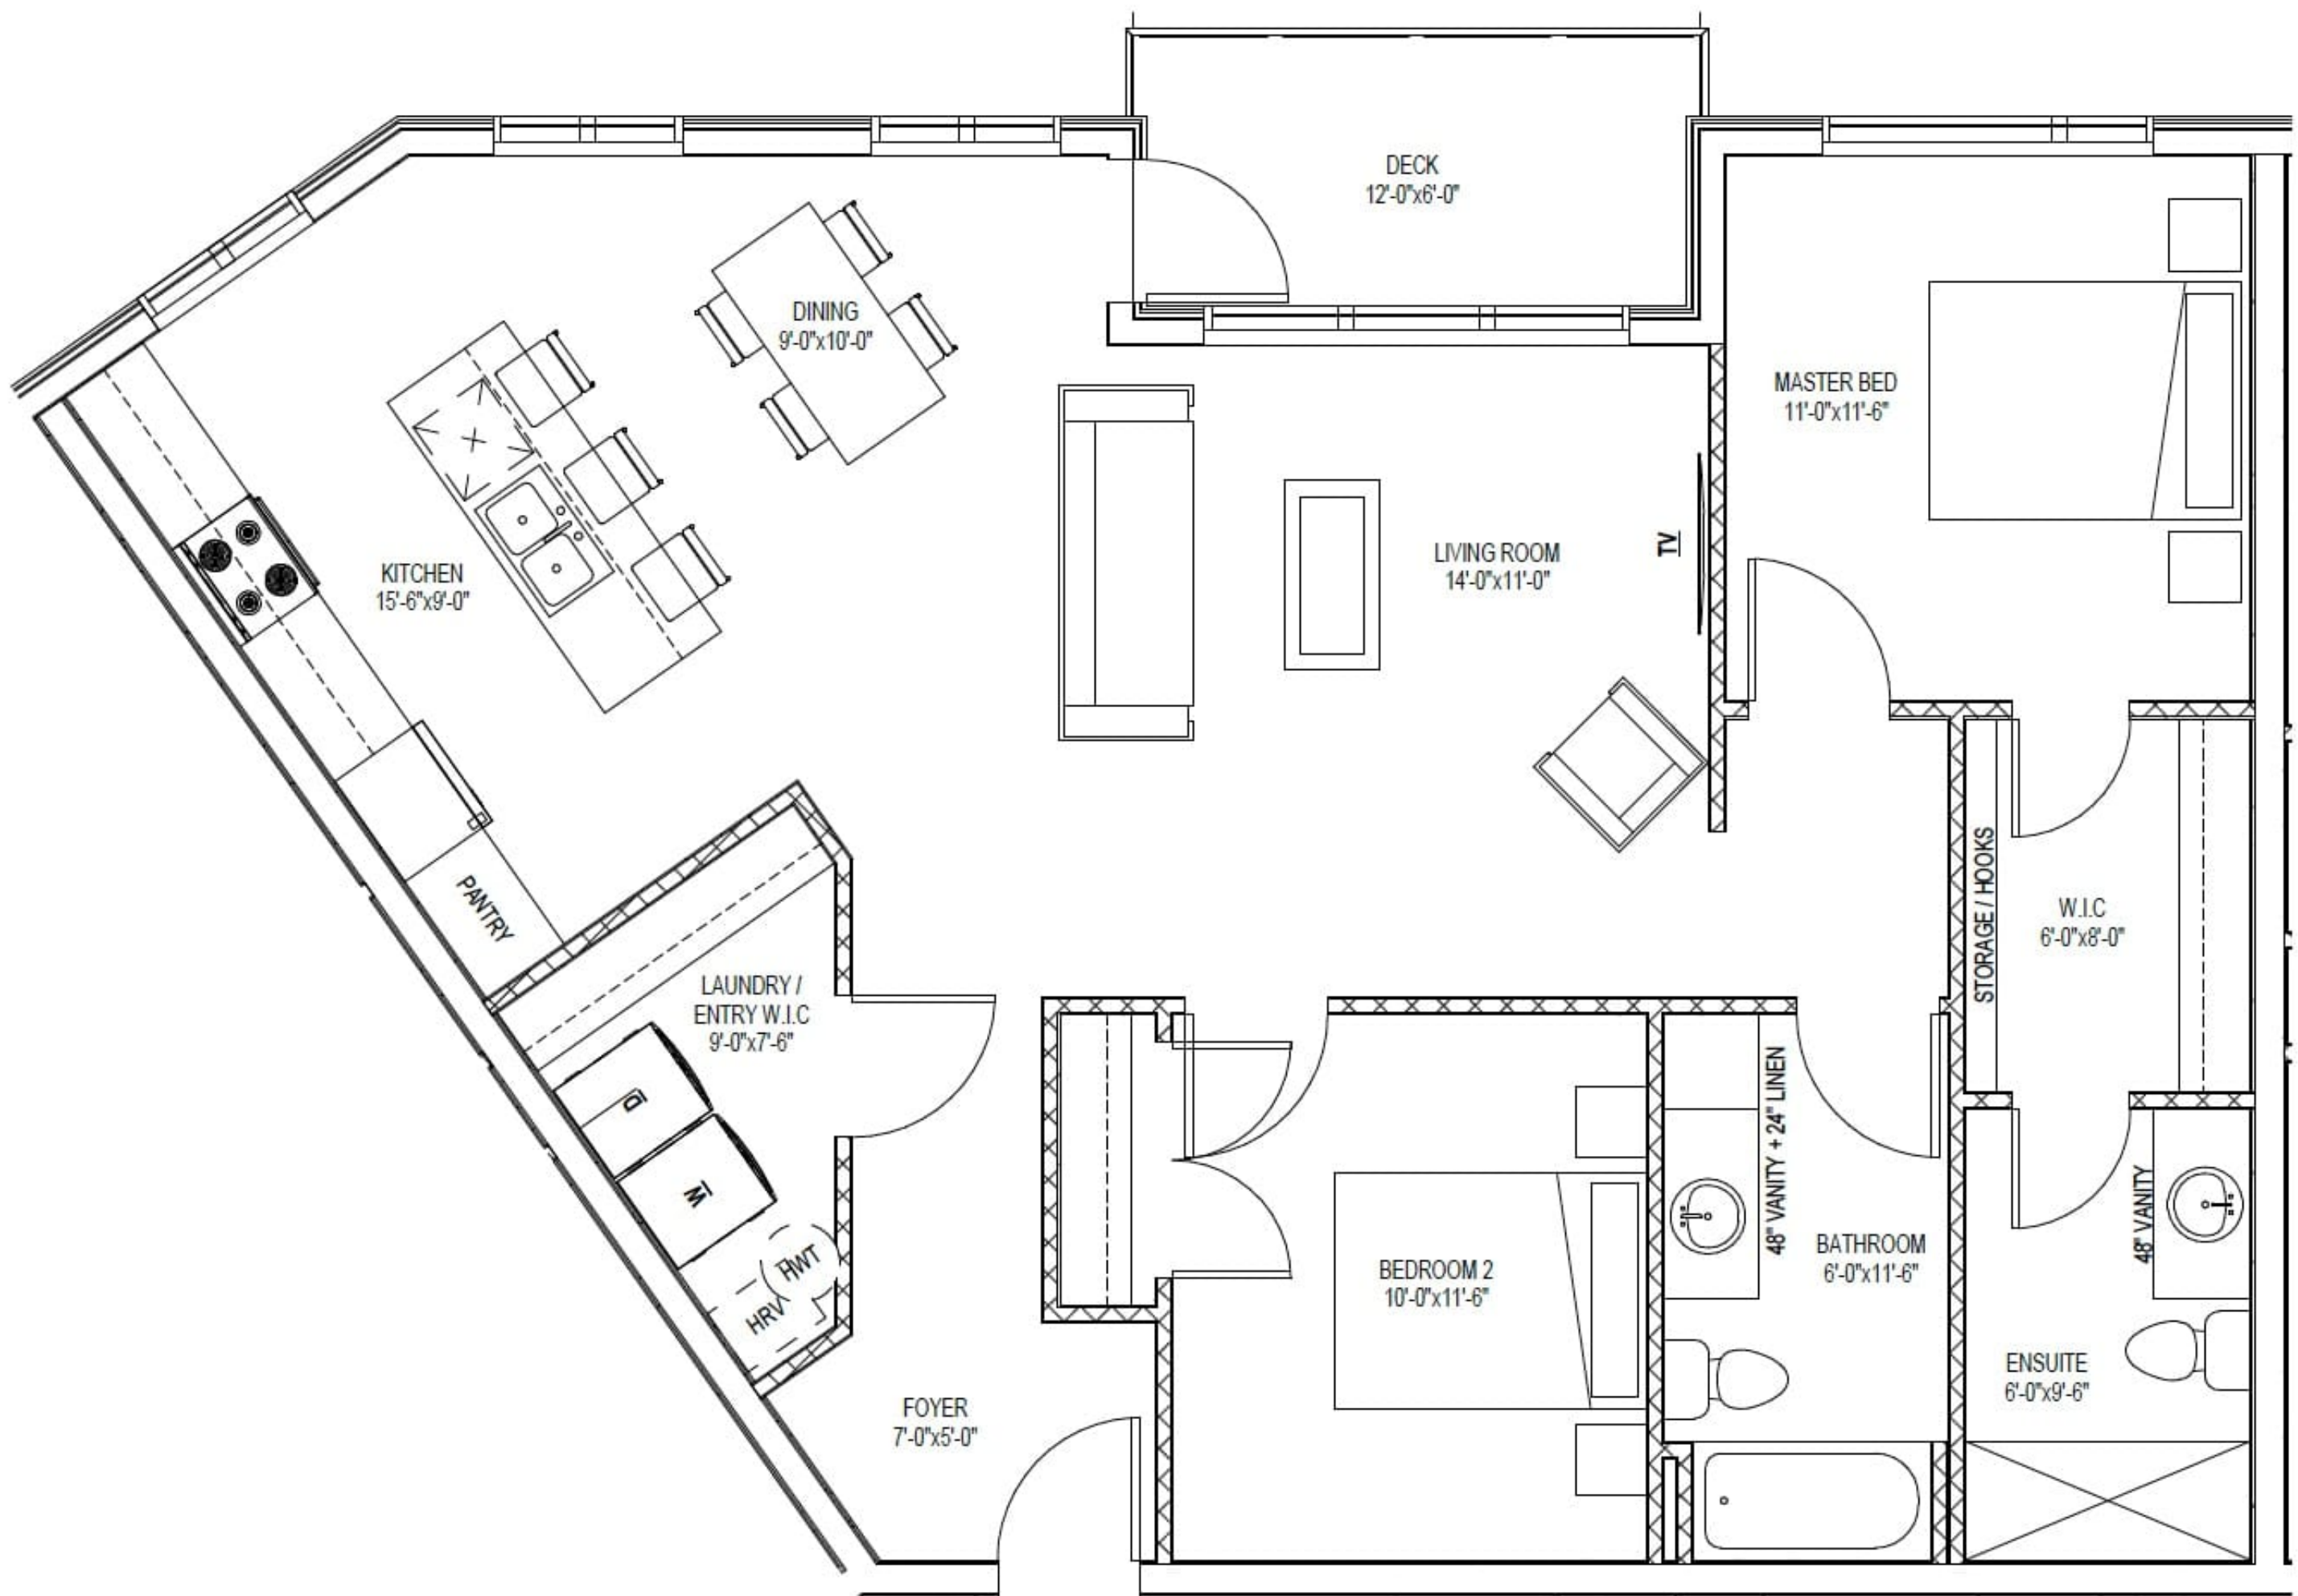

DOMAINE  
**BREUX-BRIDGE**  
ESTATE

LEARN MORE

506-875-2955

www.breauxbridge.ca

DOWNLOAD  
APPLICATION

**SUITE C - 2 BED, 2 BATH, 1045 SQ.FT**

1/4" = 1'-0"