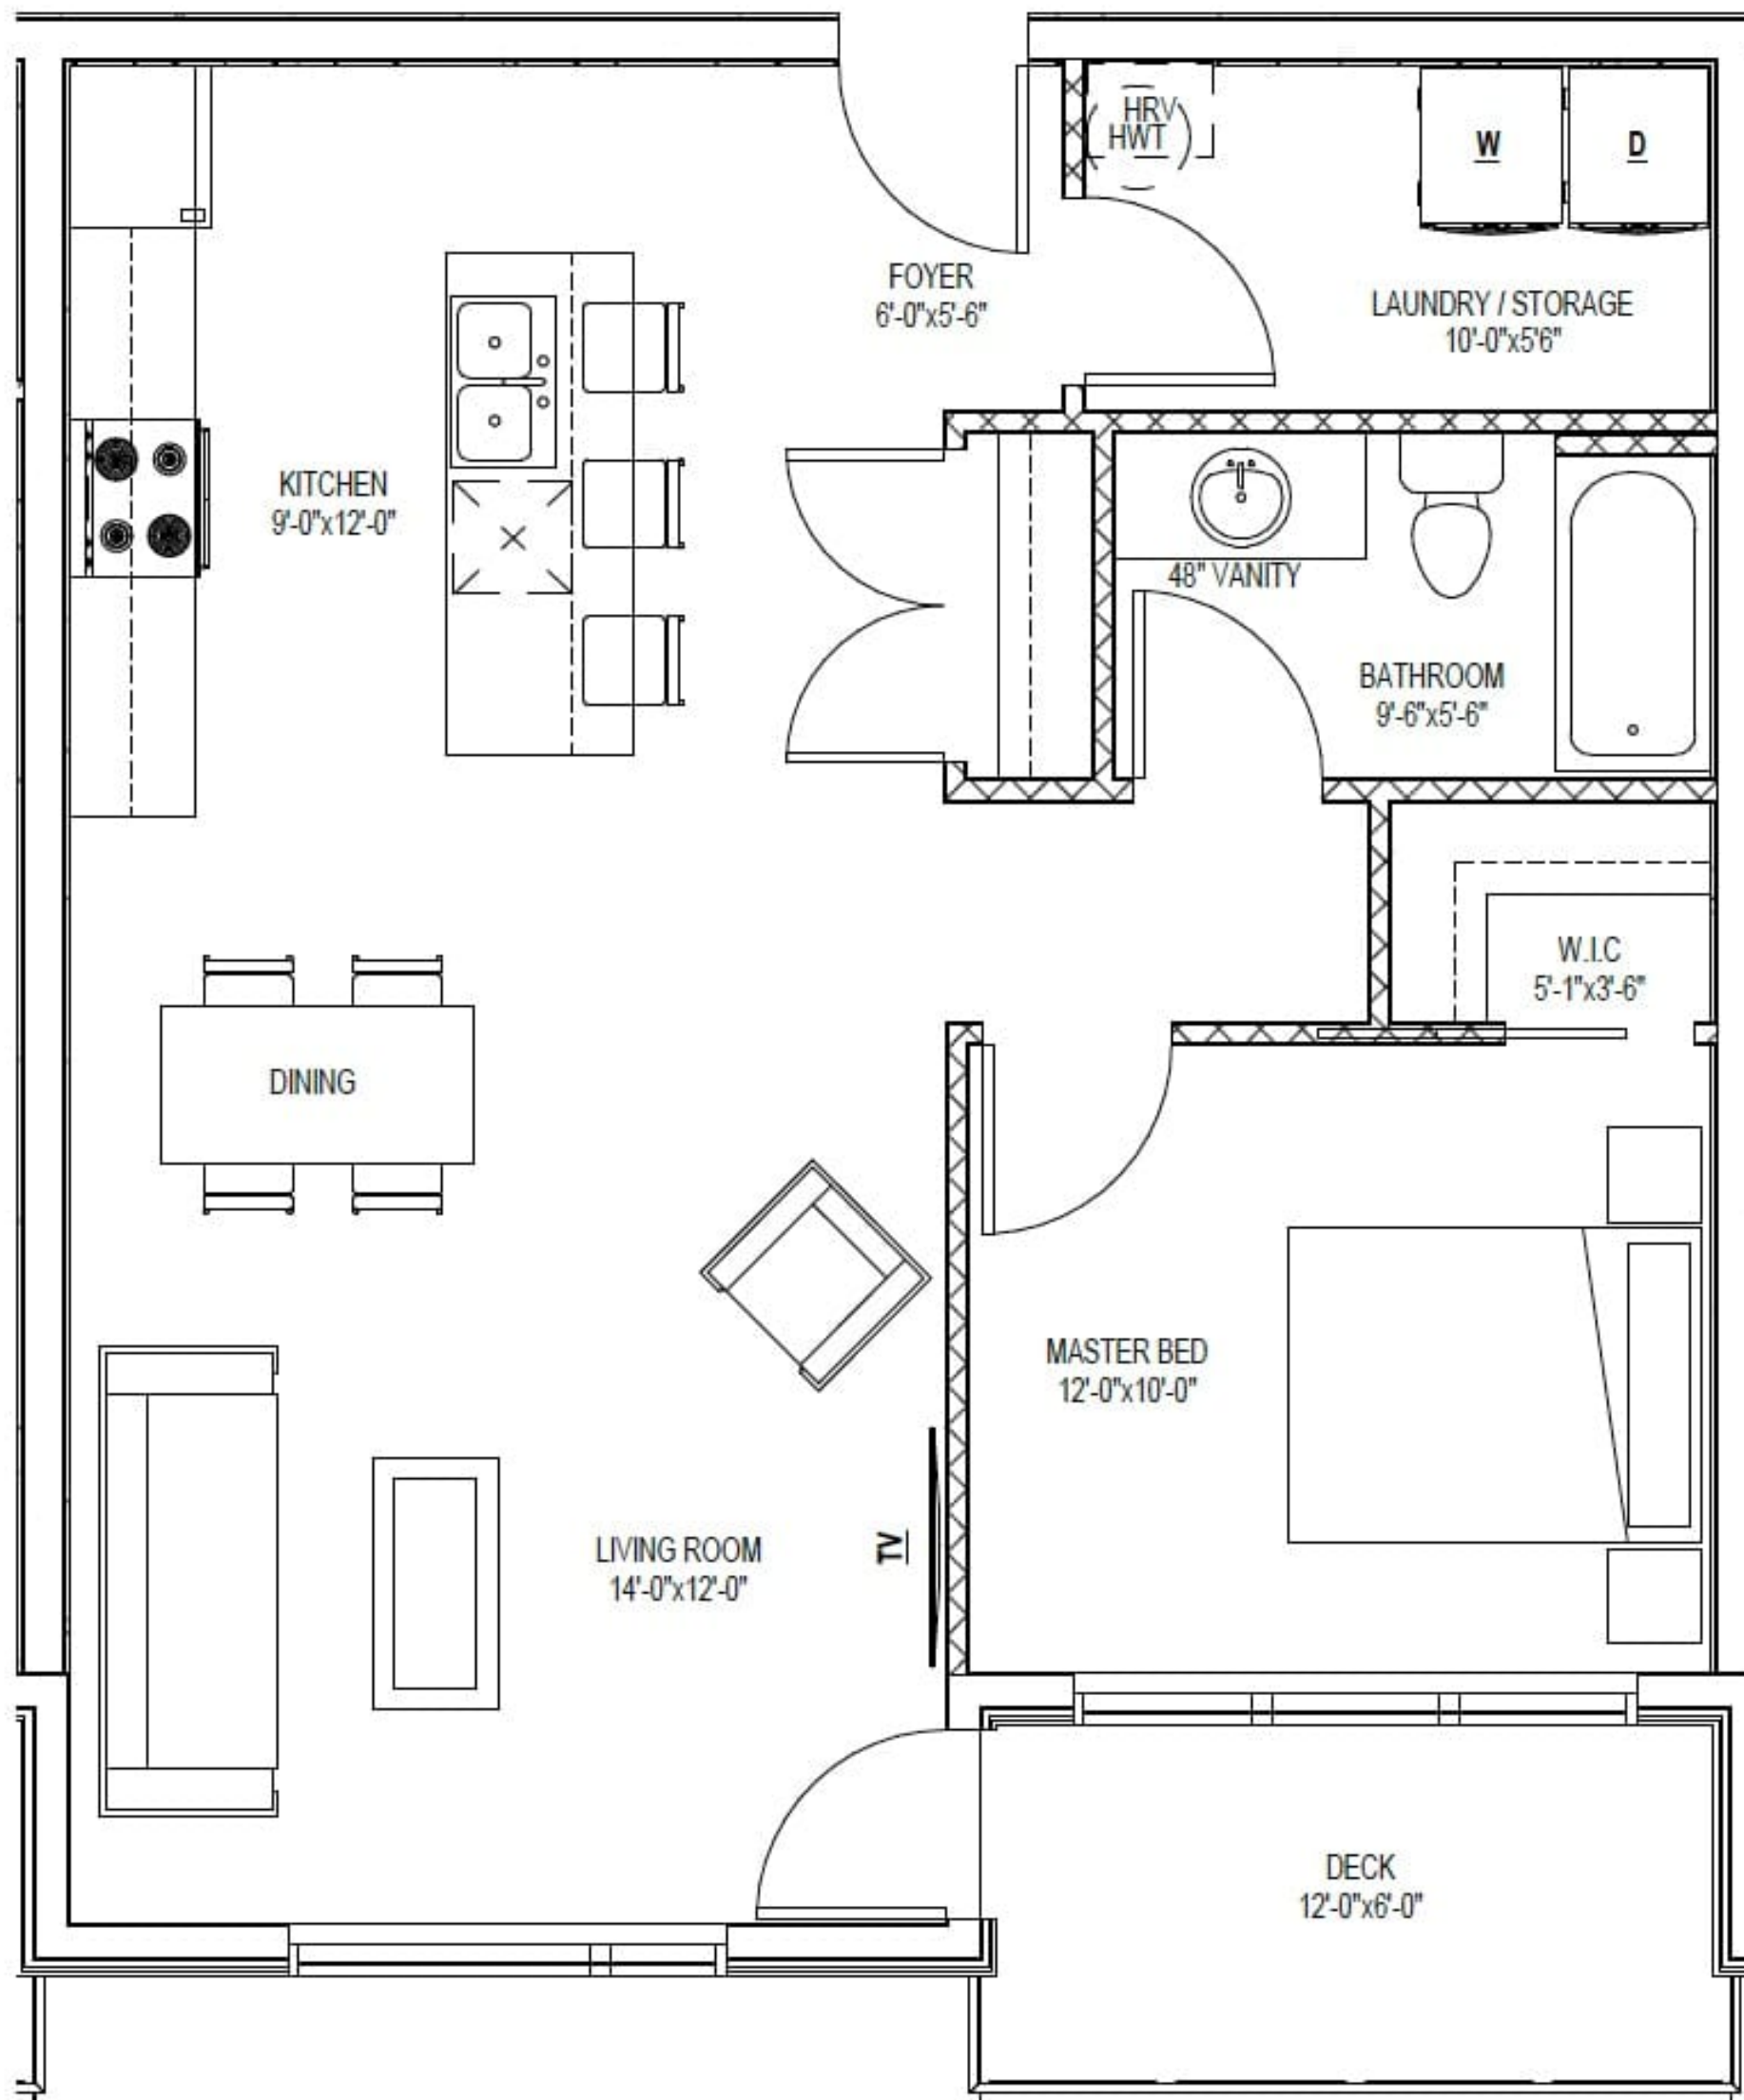

DOMAINE
BREUX-BRIDGE
ESTATE

LEARN MORE

506-875-2955

www.breuxbridge.ca

DOWNLOAD
APPLICATION

SUITE E - 1 BED, 1 BATH, 775 SQ.FT

1/4" = 1'-0"